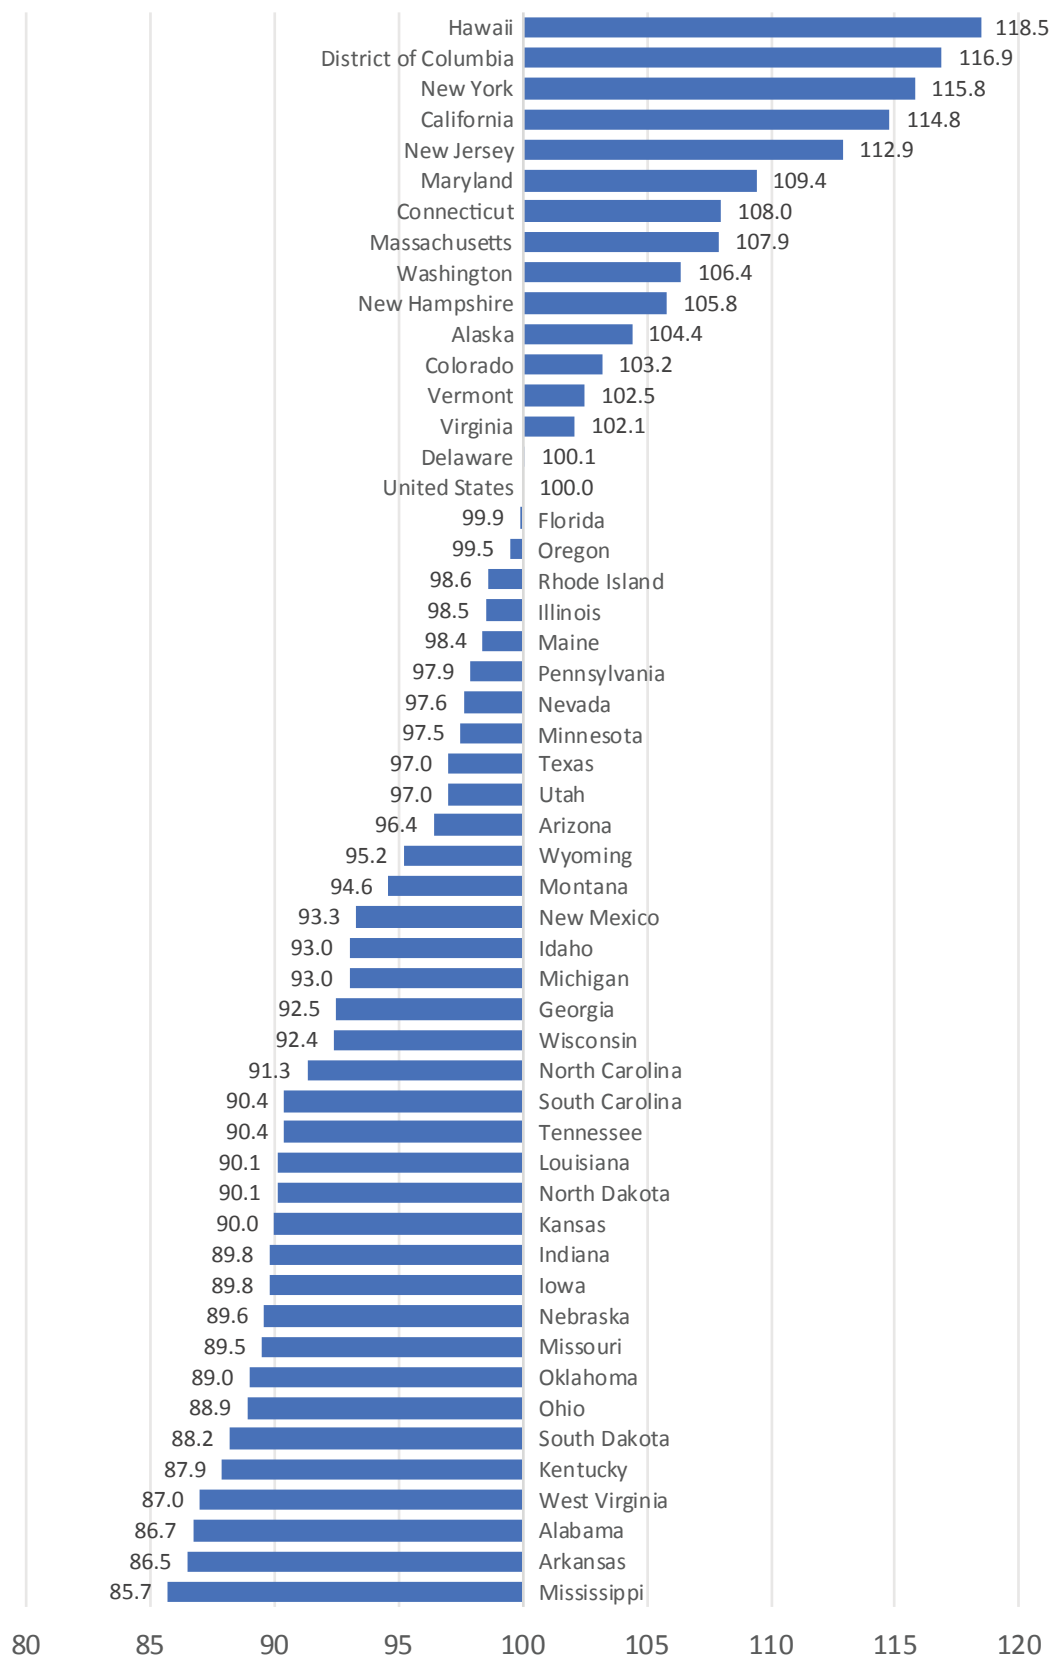

Regional Price Parities by State in 2017

Contact us for more information about BEA state data:

www.bea.gov // CustomerService@bea.gov // (301) 278-9004